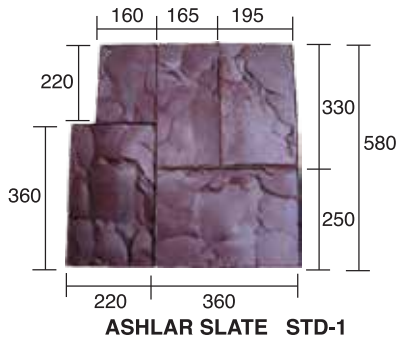

MASTERPAV STAMPED CONCRETE (Stamping Moulds)

A wide range of stamping moulds & texture to suit your needs

Note:

All measurement in mm (millimeters). Mould measurements are approximate only.
Product images are for illustrative purposes only and may differ from the actual product or results.