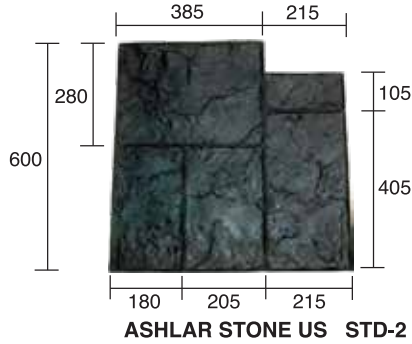

MASTERPAV STAMPED CONCRETE (Stamping Moulds)

A wide range of stamping moulds & texture to suit your needs

Note:

All measurement in mm (millimeters). Mould measurements are approximate only.
Product images are for illustrative purposes only and may differ from the actual product or results.