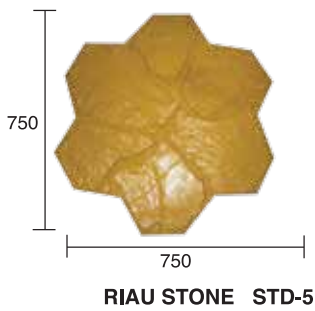

MASTERPAV STAMPED CONCRETE (Stamping Moulds)

A wide range of stamping moulds & texture to suit your needs

Note:

All measurement in mm (millimeters). Mould measurements are approximate only.
Product images are for illustrative purposes only and may differ from the actual product or results.