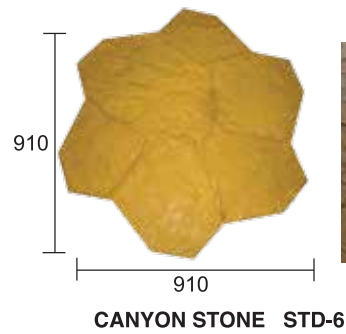

MASTERPAV STAMPED CONCRETE (Stamping Moulds)

A wide range of stamping moulds & texture to suit your needs

Note:

All measurement in mm (millimeters). Mould measurements are approximate only.
Product images are for illustrative purposes only and may differ from the actual product or results.