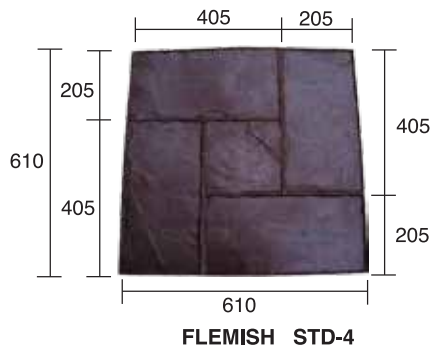

MASTERPAV STAMPED CONCRETE (Stamping Moulds)

A wide range of stamping moulds & texture to suit your needs

Note:

All measurement in mm (millimeters). Mould measurements are approximate only.
Product images are for illustrative purposes only and may differ from the actual product or results.