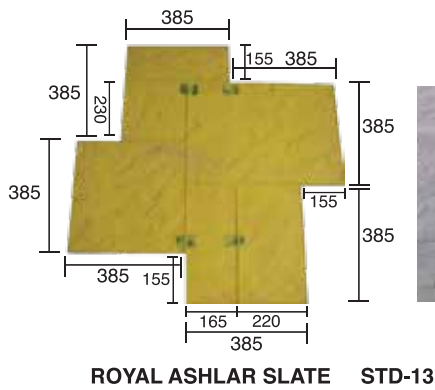

MASTERPAV STAMPED CONCRETE (Stamping Moulds)

A wide range of stamping moulds & texture to suit your needs

Note:

All measurement in mm (millimeters). Mould measurements are approximate only.
Product images are for illustrative purposes only and may differ from the actual product or results.