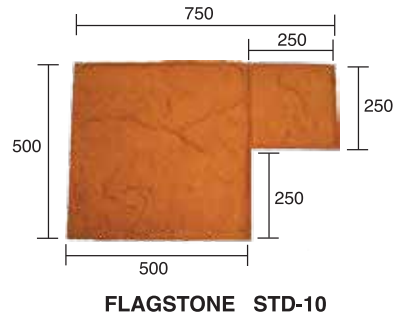

MASTERPAV STAMPED CONCRETE (Stamping Moulds)

A wide range of stamping moulds & texture to suit your needs

Note:

All measurement in mm (millimeters). Mould measurements are approximate only.
Product images are for illustrative purposes only and may differ from the actual product or results.