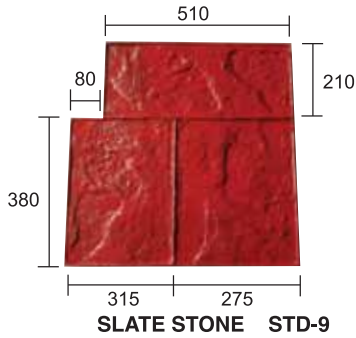

MASTERPAV STAMPED CONCRETE (Stamping Moulds)

A wide range of stamping moulds & texture to suit your needs

Note:

All measurement in mm (millimeters). Mould measurements are approximate only.
Product images are for illustrative purposes only and may differ from the actual product or results.